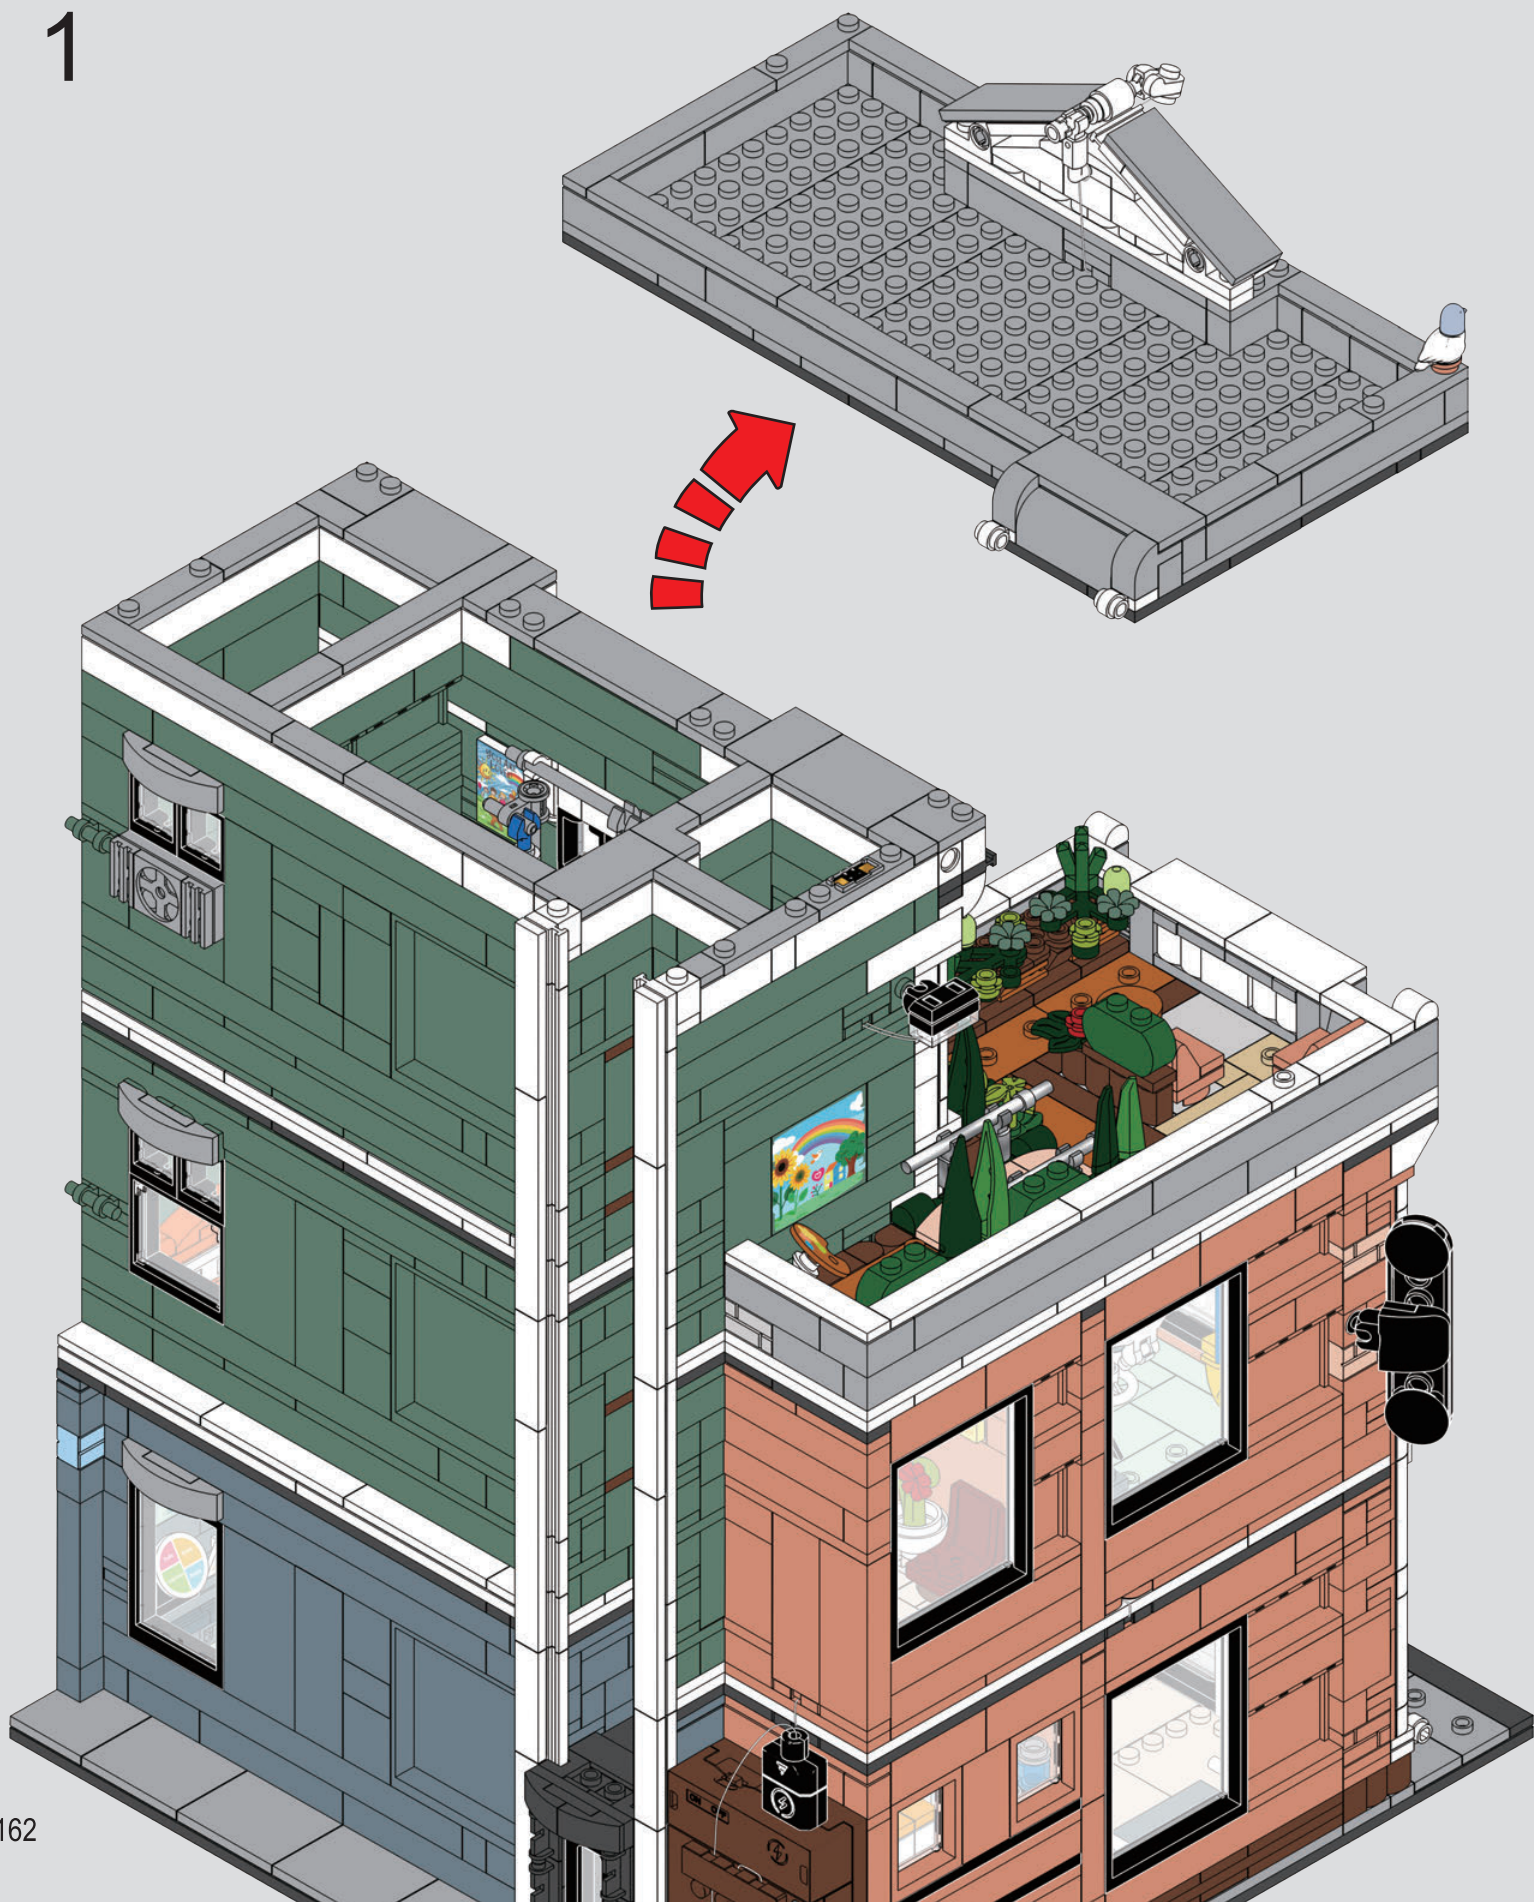

Play Feature A: The sign can be placed in three different positions on the building.
玩法A:招牌可安装在建筑的三个不同位置。

1

2

1

2

3

Play Feature B: The back and side can be opened to reveal the interior.

玩法B: 建筑的背面与侧面均可打开, 完整展示室内空间。

1

2

3

Play Feature C: Use the switch to change the room light color.

玩法C: 拨动开关, 切换房间灯色。

Play Feature D: The elevator car
can be removed to place a minifigure inside.
玩法D: 电梯轿厢可取出, 将人仔放入电梯。

1

2