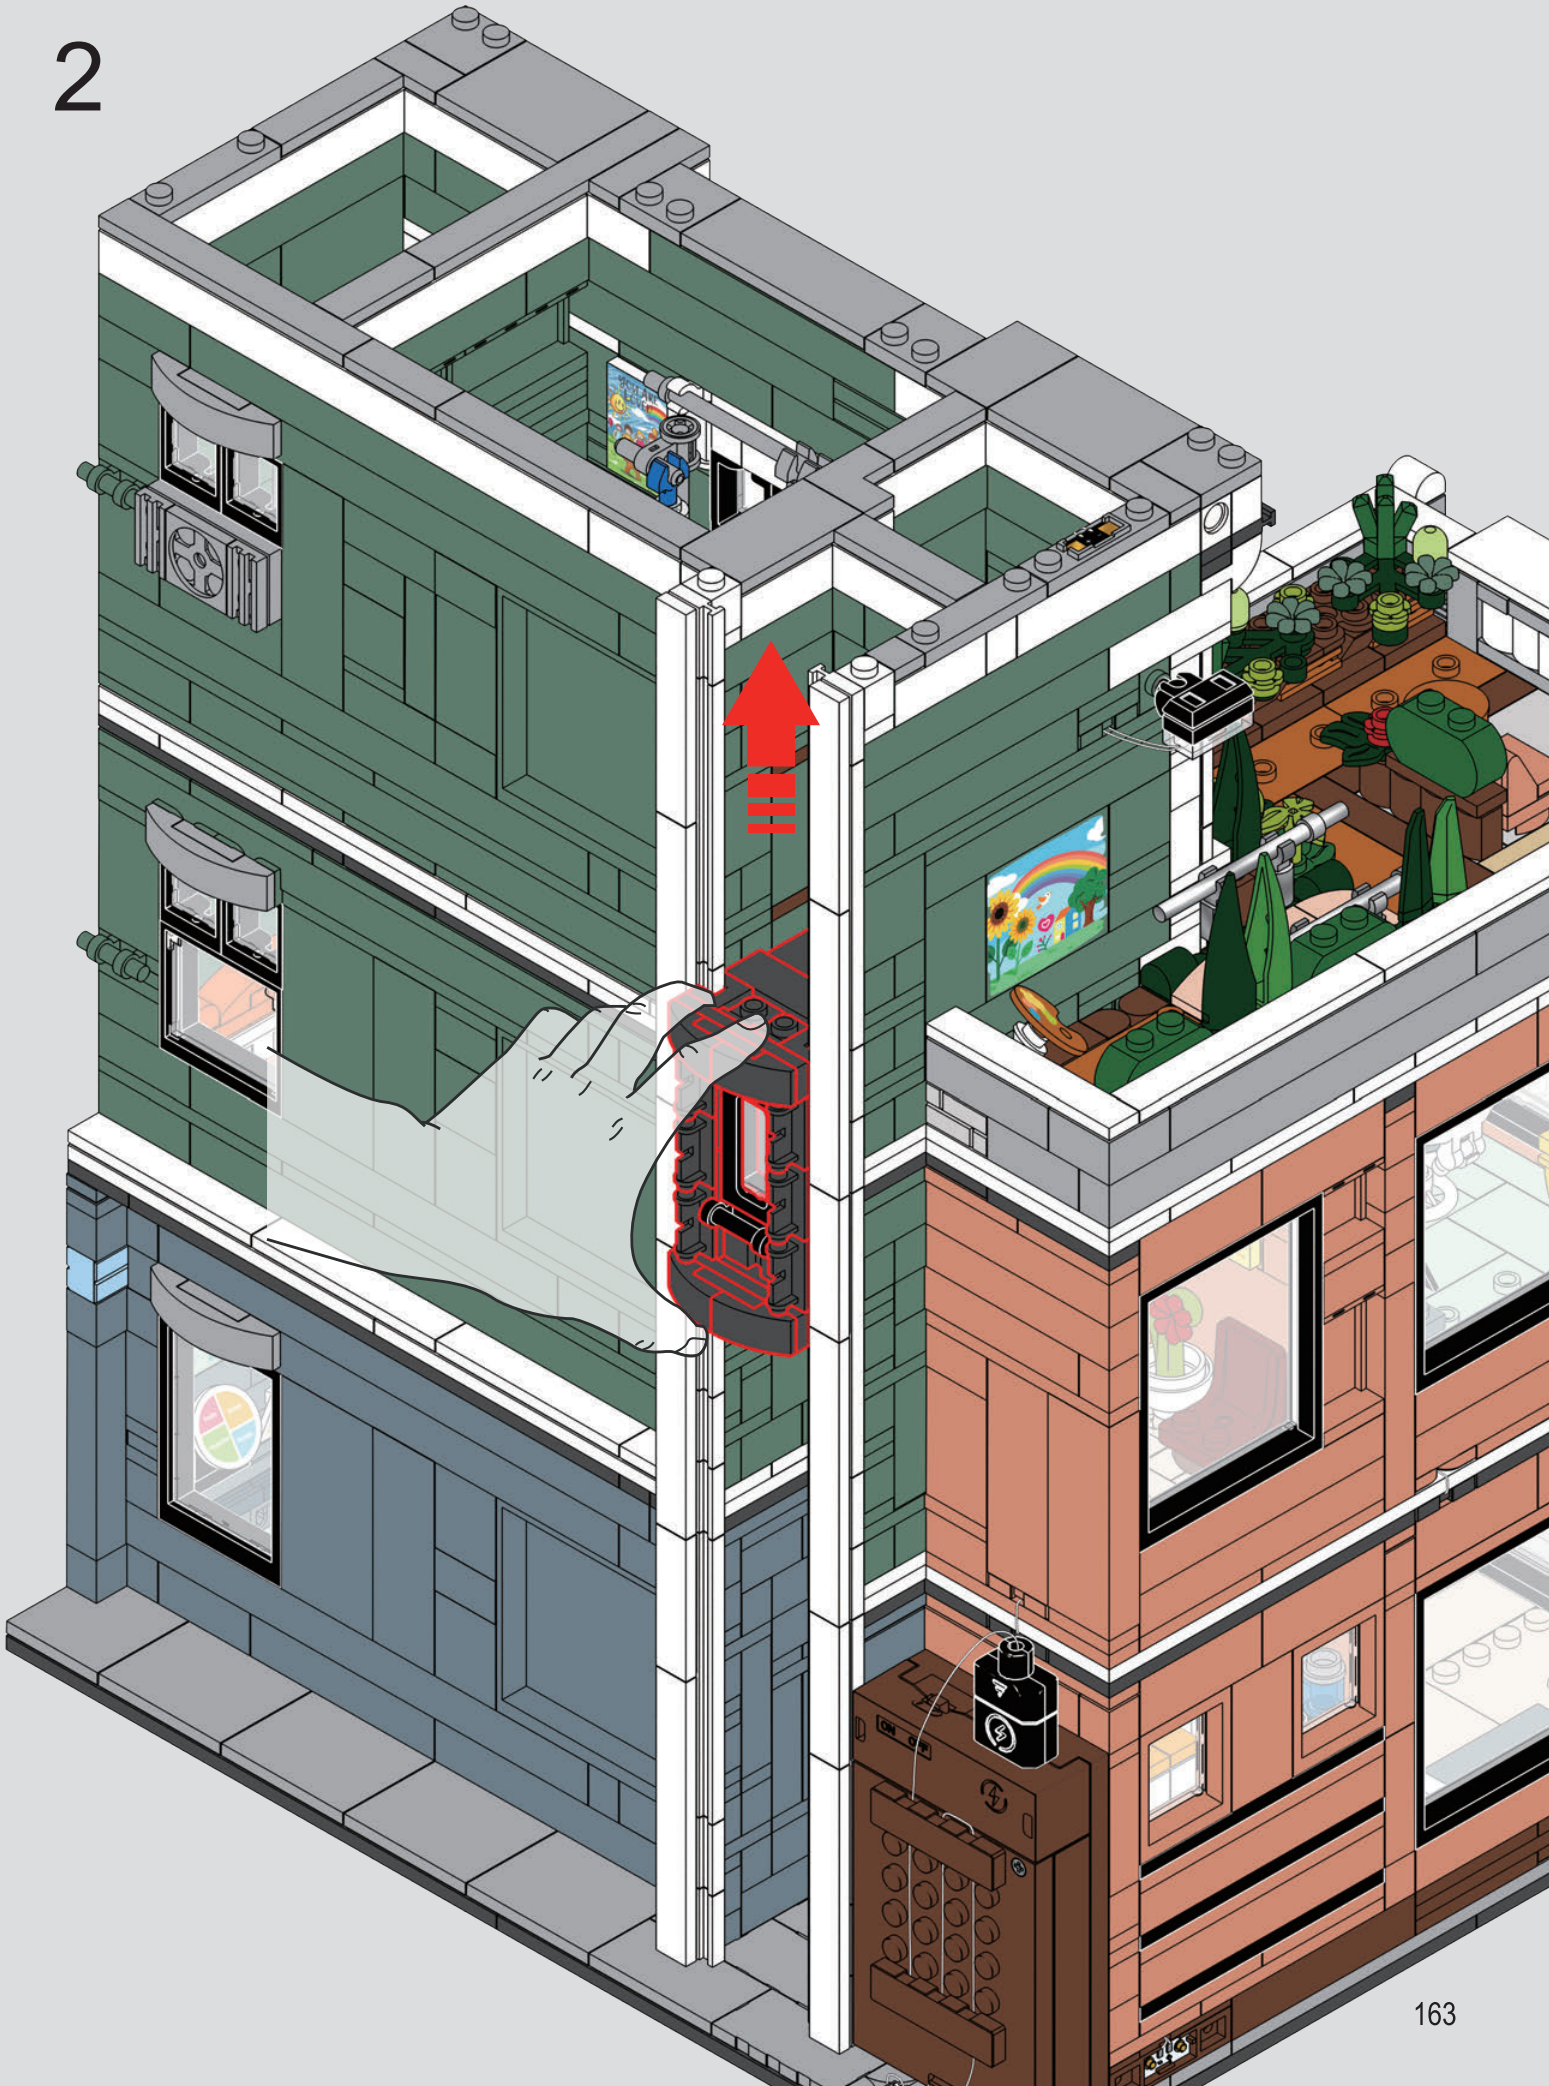

Play Feature A: The sign can be placed in three different positions on the building.
玩法A:招牌可安装在建筑的三个不同位置。

1

2

1

2

3

Play Feature B: The back and side can be opened to reveal the interior.

玩法B: 建筑的背面与侧面均可打开, 完整展示室内空间。

1

2

3

Play Feature C: Use the switch to change the room light color.

玩法C: 拨动开关, 切换房间灯色。

Play Feature D: The elevator car
can be removed to place a minifigure inside.
玩法D: 电梯轿厢可取出, 将人仔放入电梯。

1

2