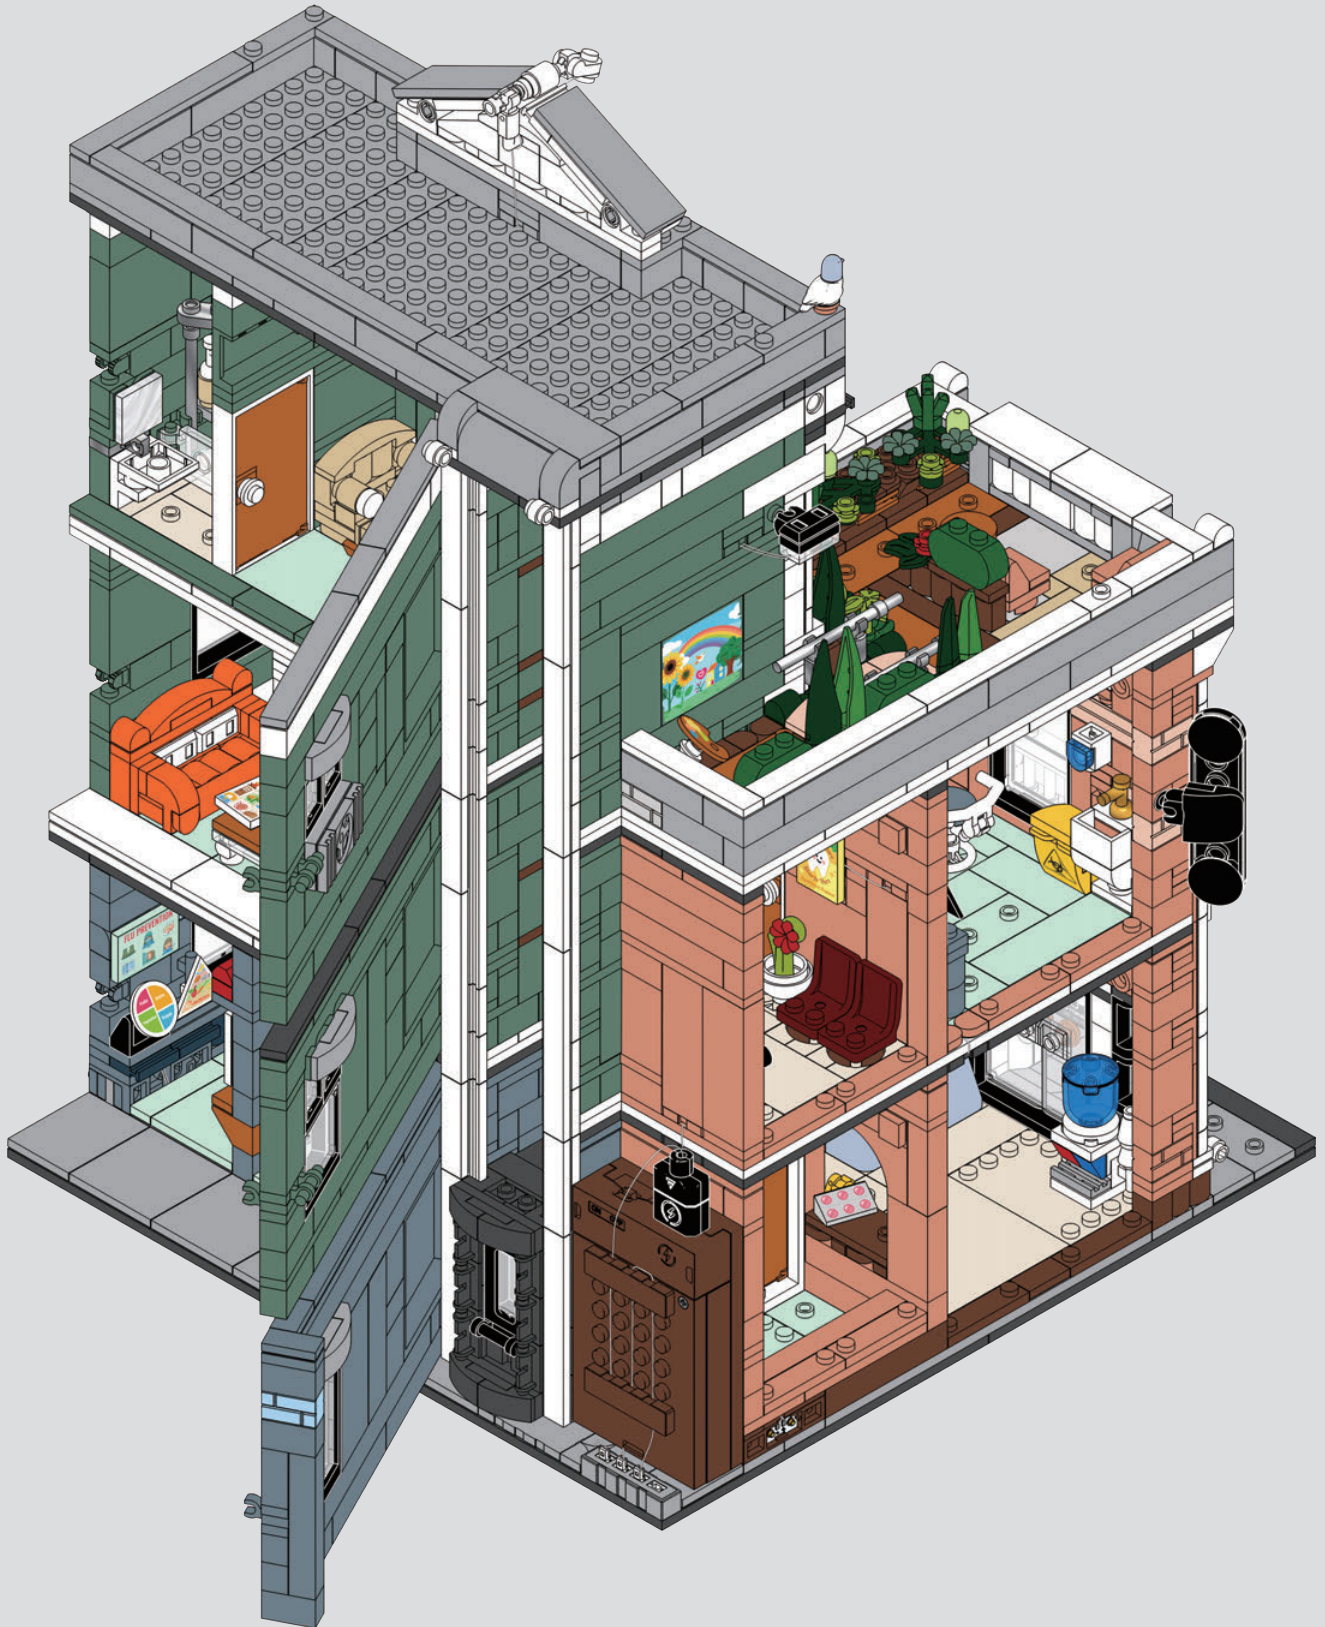

Play Feature A: The sign can be placed in three different positions on the building.
玩法A:招牌可安装在建筑的三个不同位置。

1

2

1

2

3

Play Feature B: The back and side can be opened to reveal the interior.

玩法B: 建筑的背面与侧面均可打开, 完整展示室内空间。

1

2

3

Play Feature C: Use the switch to change the room light color.

玩法C: 拨动开关, 切换房间灯色。

Play Feature D: The elevator car
can be removed to place a minifigure inside.
玩法D: 电梯轿厢可取出, 将人仔放入电梯。

1

2