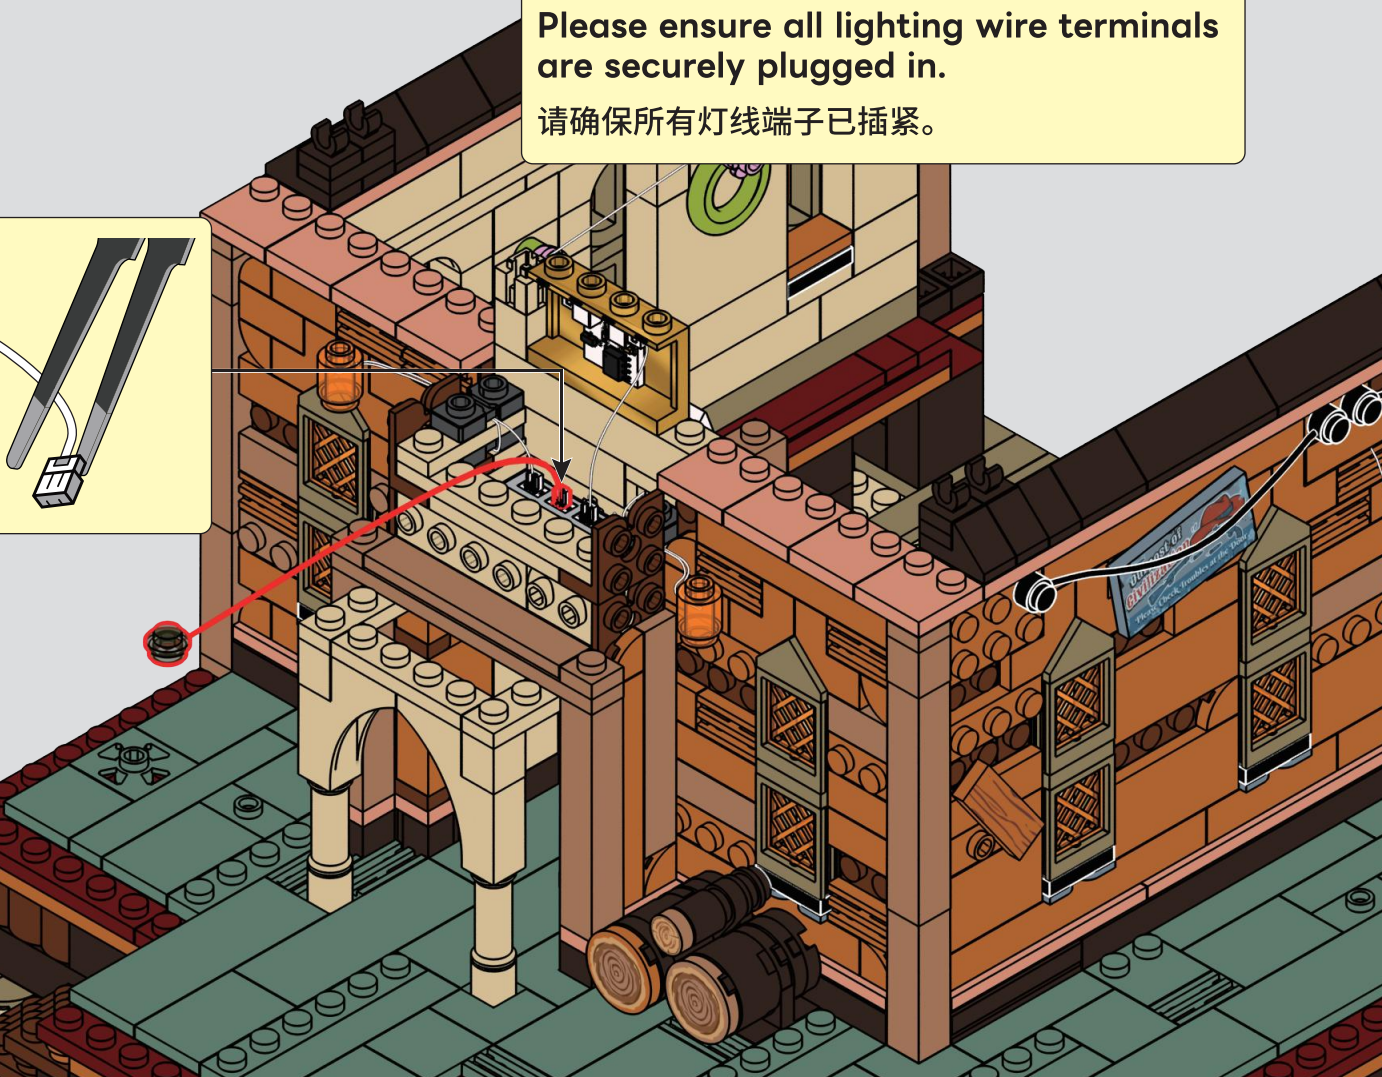

Please ensure all lighting wire terminals are securely plugged in.

请确保所有灯线端子已插紧。

3

4

89

90

91

92